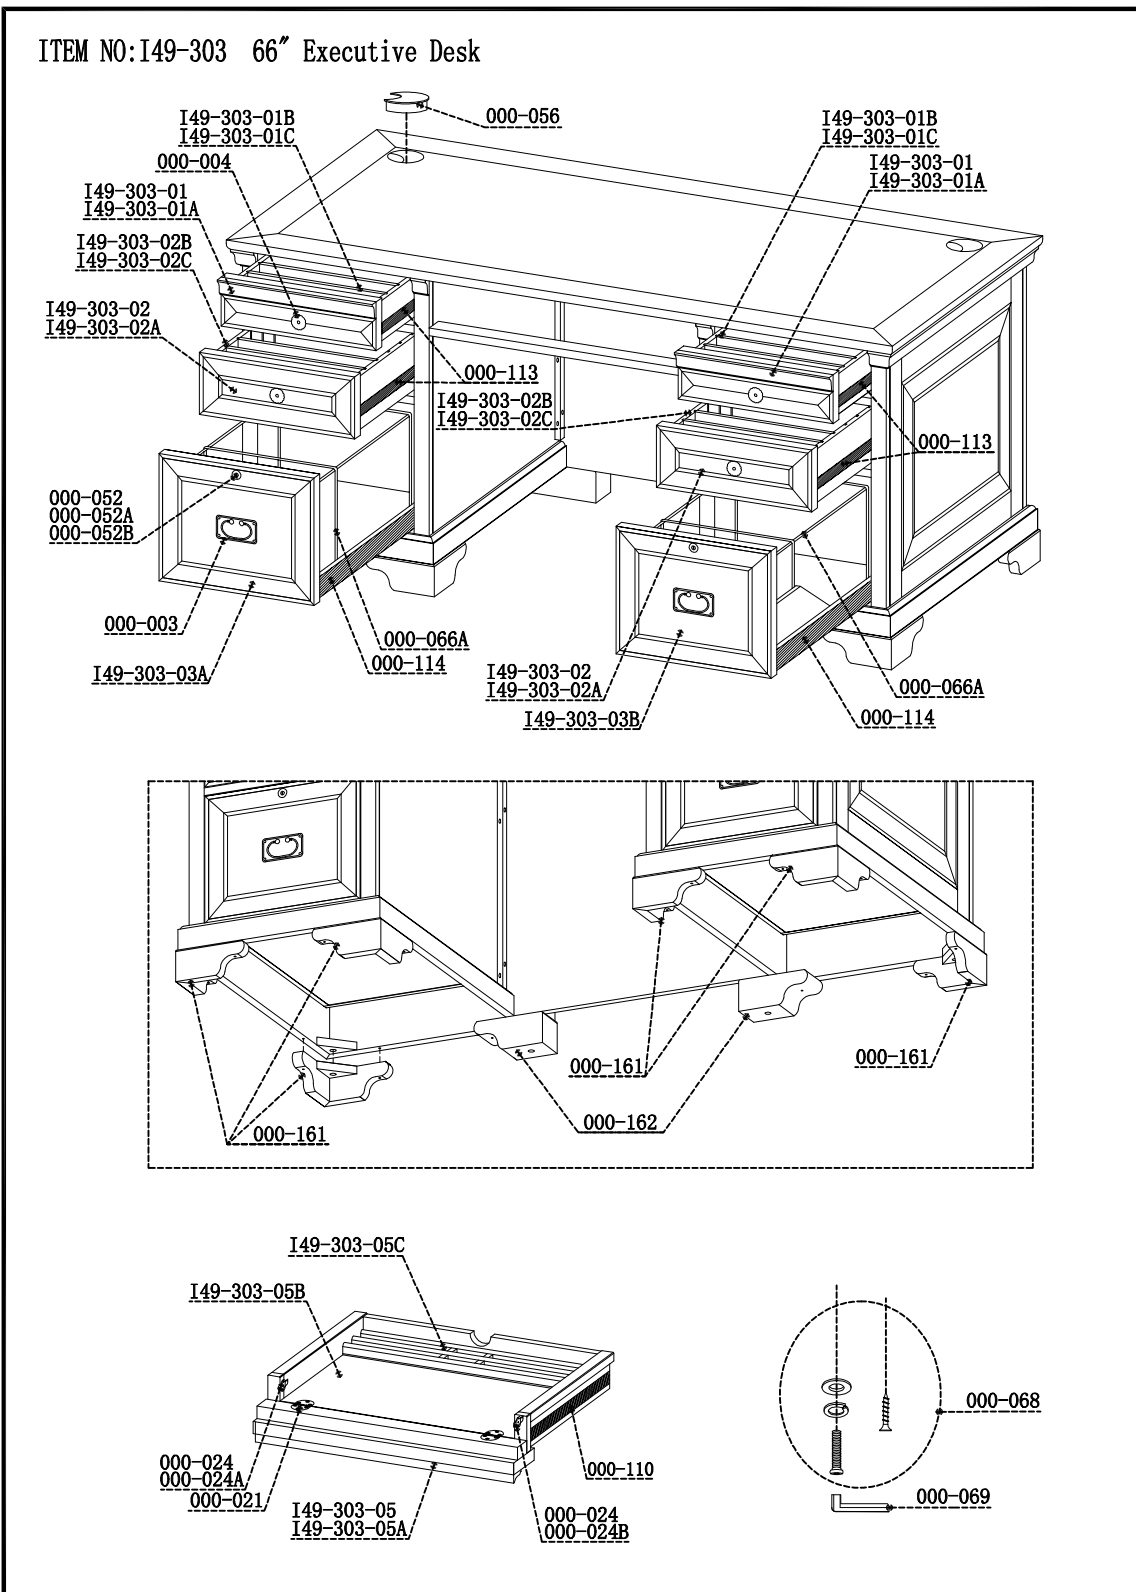

## Replacement Part Number List

**Distributed by**  
**Furniture Values International, LLC 602-442-5600**  
**Customer Service Fax 888-484-5874**

Products shown in the catalog are representative of the products sold by Furniture Values International, LLC and may vary as to specific size, material, and finishes. Furniture Values International, LLC reserves the right to modify prices, dimensions, designs, materials, and finishes regarding these products anytime at its sole discretion. The information contained in the catalog is updated by the Company from time to time and may not accurately reflect products currently being produced.