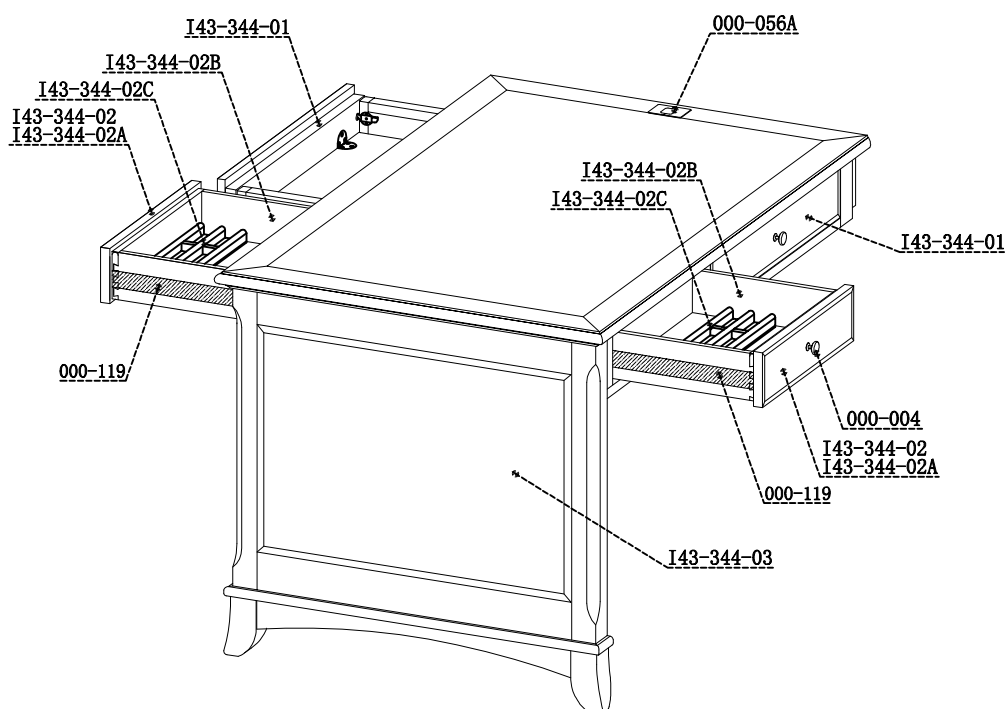

aspenhome™

Parts Drawing and Bill of Materials Replacement Part Number List

ITEM NO.: I43-344 Partner's Desk Top & Side Panel

Distributed by
Furniture Values International, LLC 602-442-5600
Customer Service Fax 888-484-5874