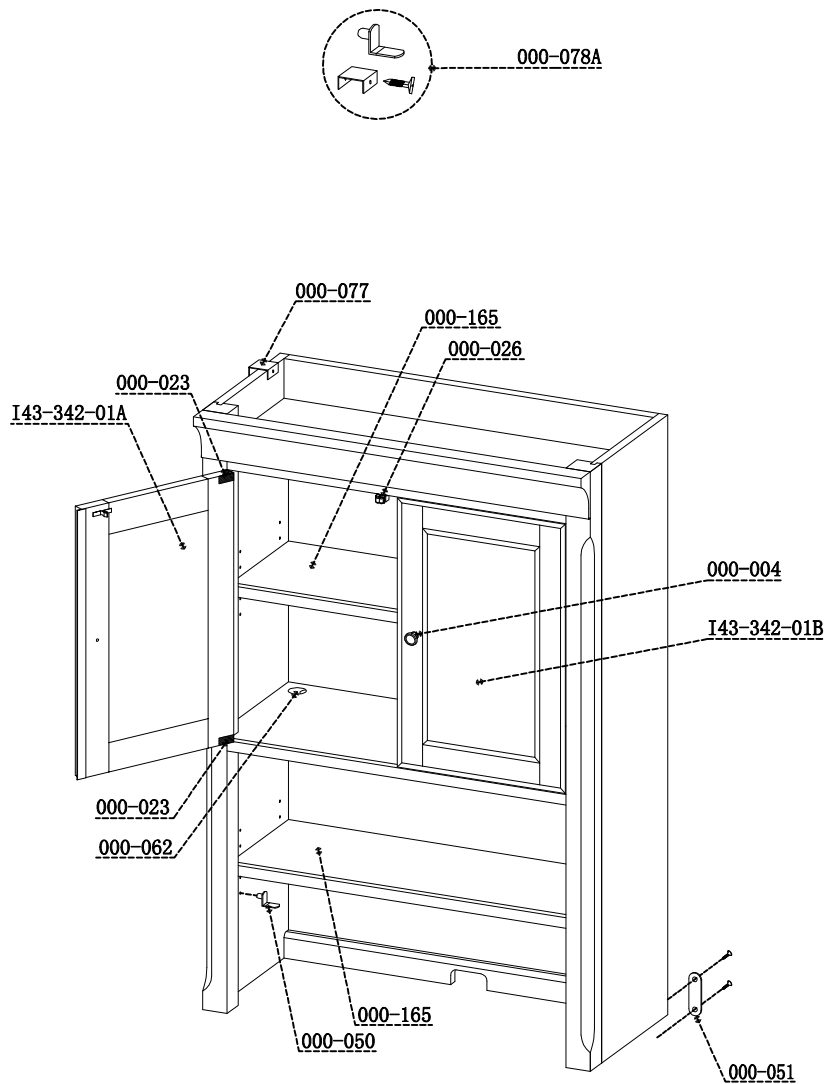

aspenhome™

DATE: 2007-07-03

**Parts Drawing and Bill of Materials  
Replacement Part Number List**

ITEM NO.: I43-342 Door Hutch

**Distributed by  
Furniture Values International, LLC 602-442-5600  
Customer Service Fax 888-484-5874**